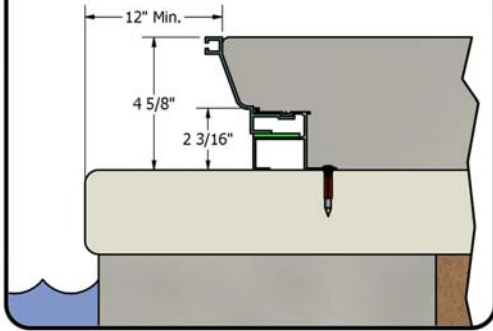

**Raised Deck on Deck Retainer (55049) w/
Teal Cantilever Coping Form (55022)
- Form Kit PCS1111 -**