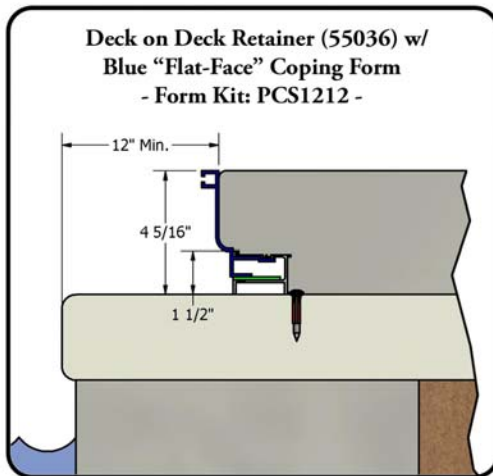

Coping Options for Deck on Deck Pools

For deck on deck pools, PCS offers two Retainer options:

- **Standard Deck on Deck Retainer (55036; Retainer Kit #DDO4000)**
- **Raised Deck on Deck Retainer (55049; Retainer Kit #DDO4100)**

Both of these Retainers are compatible with all six of our standard Coping Forms. The following illustrations give specs for the Retainer / Coping applications:

**Raised Deck on Deck Retainer (55049) w/
Teal Cantilever Coping Form (55022)
- Form Kit PCS1111 -**