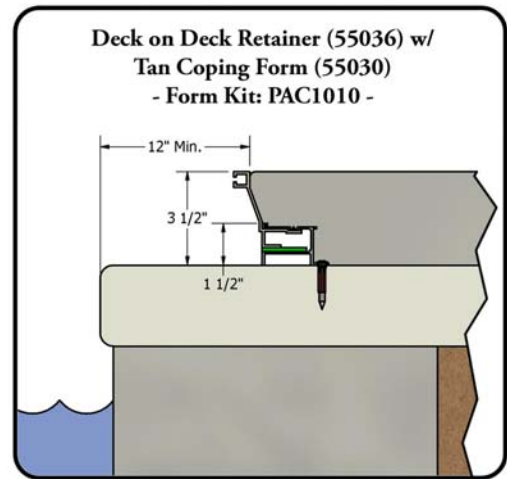

Coping Options for Deck on Deck Pools

For deck on deck pools, PCS offers two Retainer options:

- **Standard Deck on Deck Retainer (55036; Retainer Kit #DDO4000)**
- **Raised Deck on Deck Retainer (55049; Retainer Kit #DDO4100)**

Both of these Retainers are compatible with all six of our standard Coping Forms. The following illustrations give specs for the Retainer / Coping applications:

**Raised Deck on Deck Retainer (55049) w/
Teal Cantilever Coping Form (55022)
- Form Kit PCS1111 -**