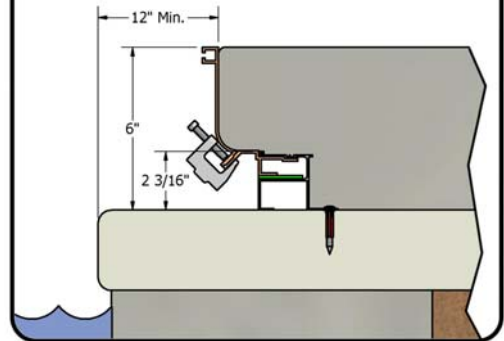

**Raised Deck on Deck Retainer (55049) w/
2-Piece Straight Coping Form (55060)
- Form Kit: PCS2020 -**