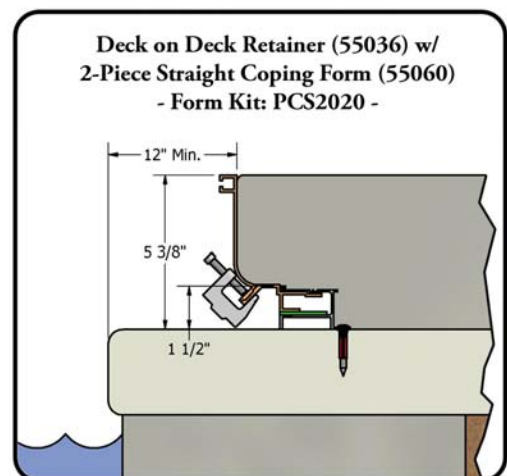

Coping Options for Deck on Deck Pools

For deck on deck pools, PCS offers two Retainer options:

- **Standard Deck on Deck Retainer (55036; Retainer Kit #DDO4000)**
- **Raised Deck on Deck Retainer (55049; Retainer Kit #DDO4100)**

Both of these Retainers are compatible with all six of our standard Coping Forms. The following illustrations give specs for the Retainer / Coping applications:

**Raised Deck on Deck Retainer (55049) w/
Teal Cantilever Coping Form (55022)
- Form Kit PCS1111 -**