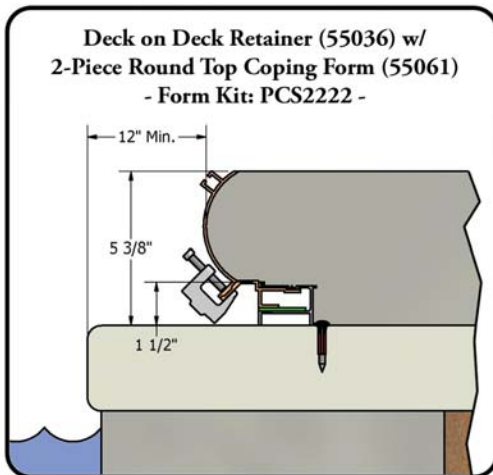

Coping Options for Deck on Deck Pools

For deck on deck pools, PCS offers two Retainer options:

- **Standard Deck on Deck Retainer (55036; Retainer Kit #DDO4000)**
- **Raised Deck on Deck Retainer (55049; Retainer Kit #DDO4100)**

Both of these Retainers are compatible with all six of our standard Coping Forms. The following illustrations give specs for the Retainer / Coping applications:

**Raised Deck on Deck Retainer (55049) w/
Teal Cantilever Coping Form (55022)
- Form Kit PCS1111 -**