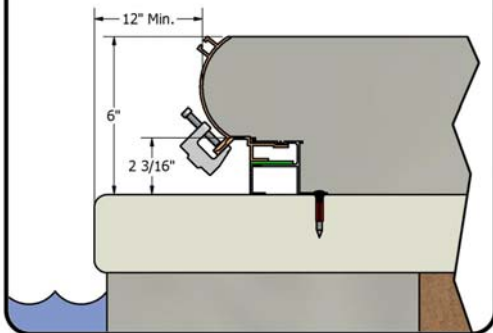

**Raised Deck on Deck Retainer (55049) w/
2-Piece Round Top Coping Form (55061)
- Form Kit: PCS2222 -**