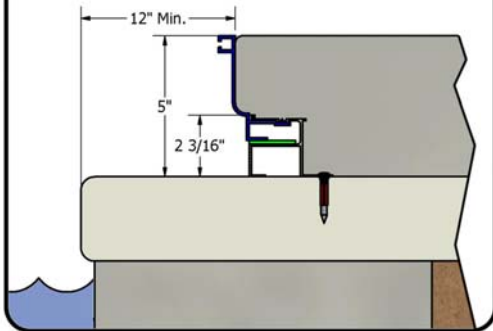

**Raised Deck on Deck Retainer (55049) w/
Blue "Flat-Face" Coping Form (55051)
- Form Kit: PCS1212 -**