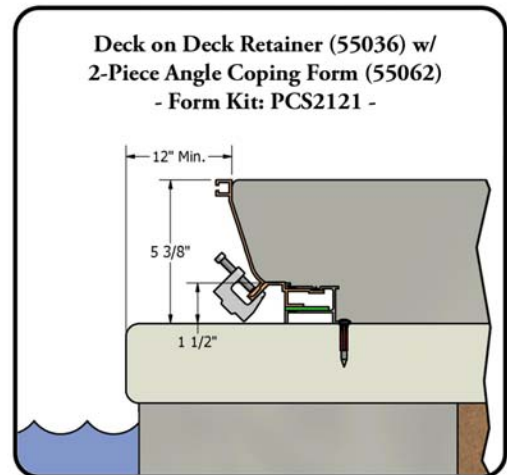

Coping Options for Deck on Deck Pools

For deck on deck pools, PCS offers two Retainer options:

- **Standard Deck on Deck Retainer (55036; Retainer Kit #DDO4000)**
- **Raised Deck on Deck Retainer (55049; Retainer Kit #DDO4100)**

Both of these Retainers are compatible with all six of our standard Coping Forms. The following illustrations give specs for the Retainer / Coping applications:

**Raised Deck on Deck Retainer (55049) w/
Teal Cantilever Coping Form (55022)
- Form Kit PCS1111 -**