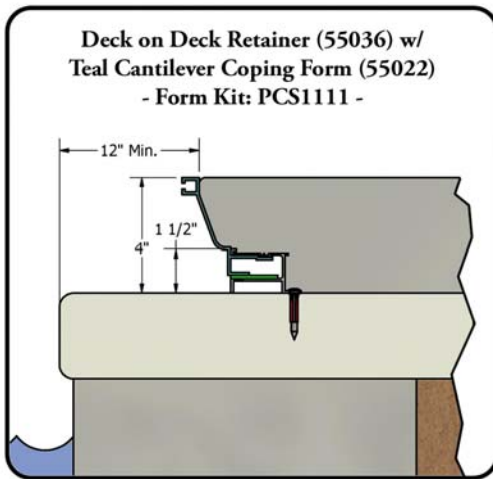

Coping Options for Deck on Deck Pools

For deck on deck pools, PCS offers two Retainer options:

- **Standard Deck on Deck Retainer (55036; Retainer Kit #DDO4000)**
- **Raised Deck on Deck Retainer (55049; Retainer Kit #DDO4100)**

Both of these Retainers are compatible with all six of our standard Coping Forms. The following illustrations give specs for the Retainer / Coping applications:

**Raised Deck on Deck Retainer (55049) w/
Teal Cantilever Coping Form (55022)
- Form Kit PCS1111 -**