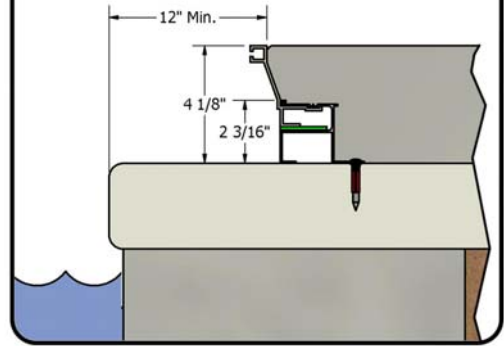

**Raised Deck on Deck Retainer (55049) w/
Tan Coping Form (55030)
- Form Kit: PAC1010 -**